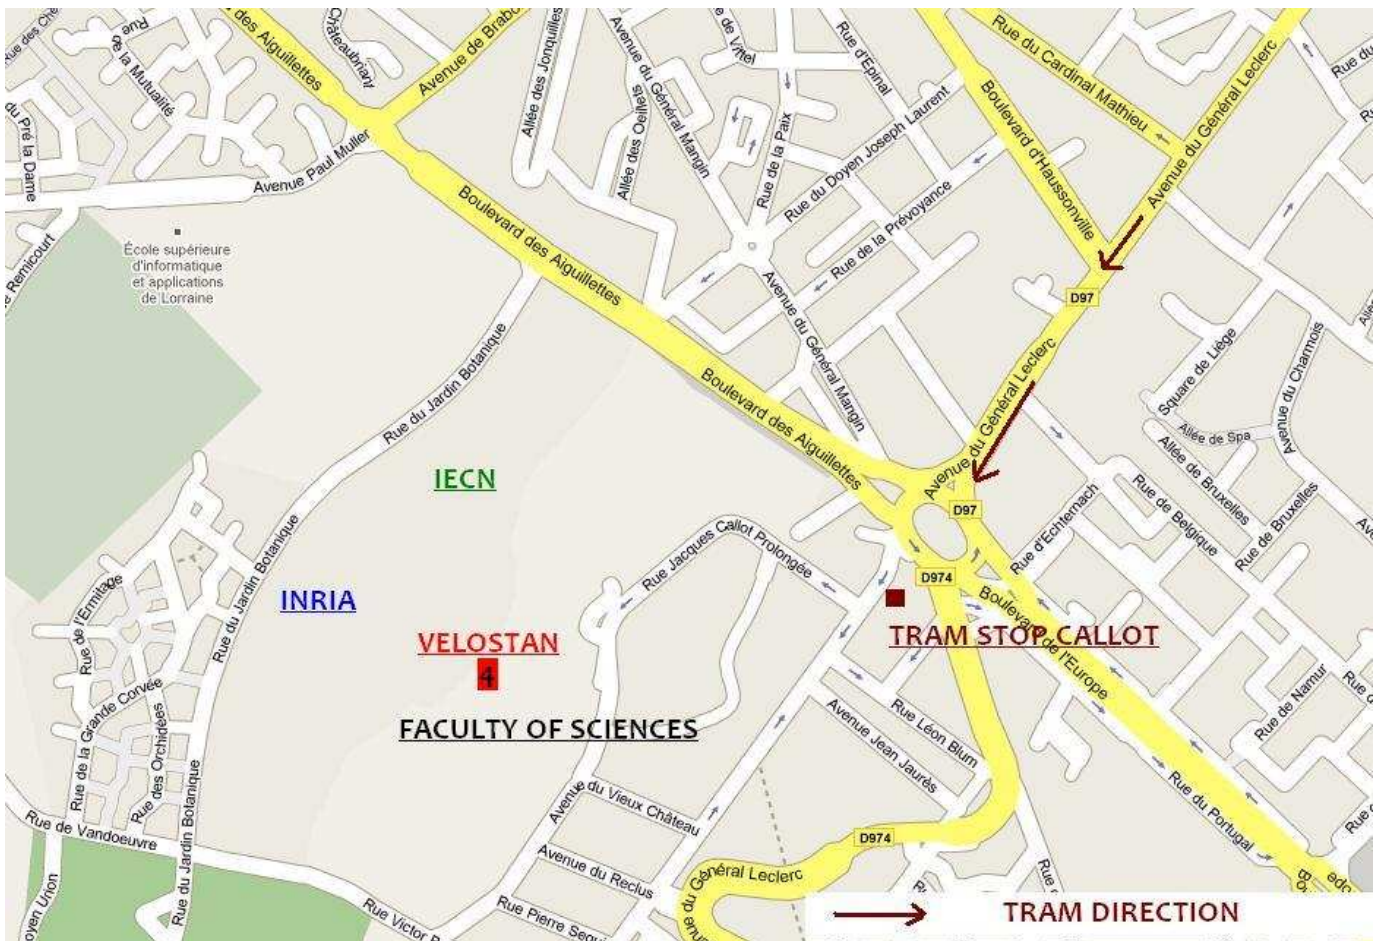

VELOSTAN SHOPS: SURROUNDINGS (AROUND INRIA)