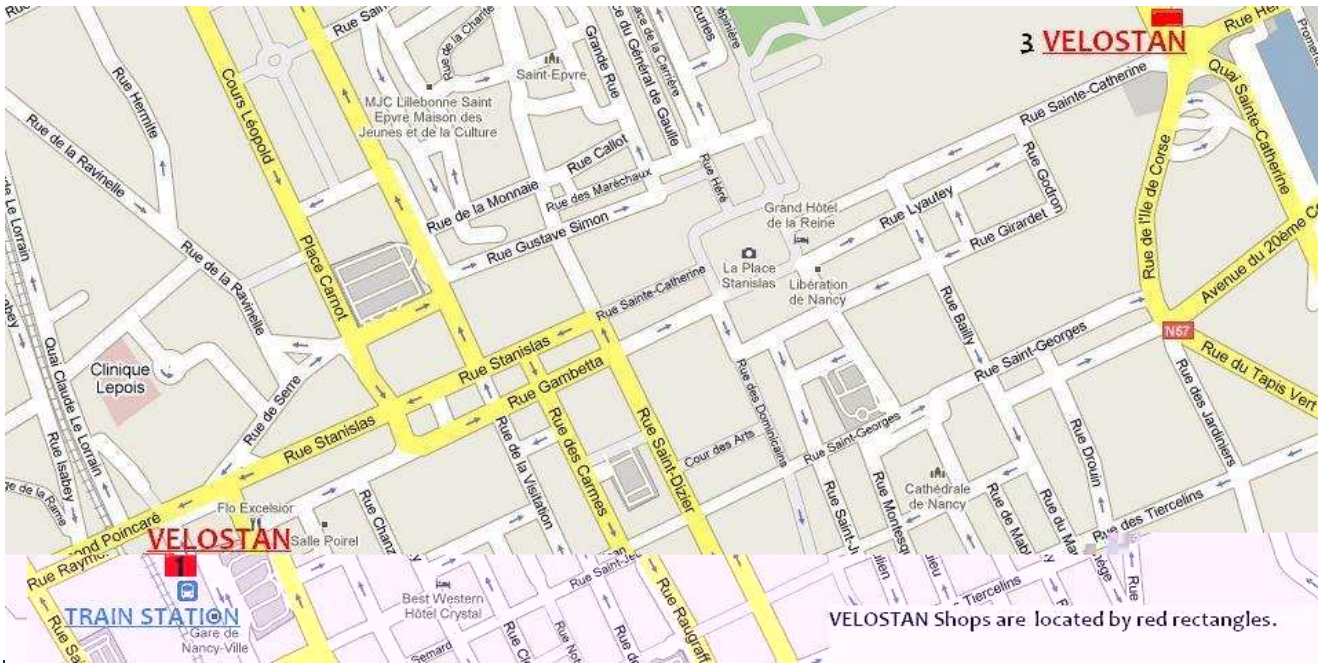

VELOSTAN SHOPS: CITY CENTER